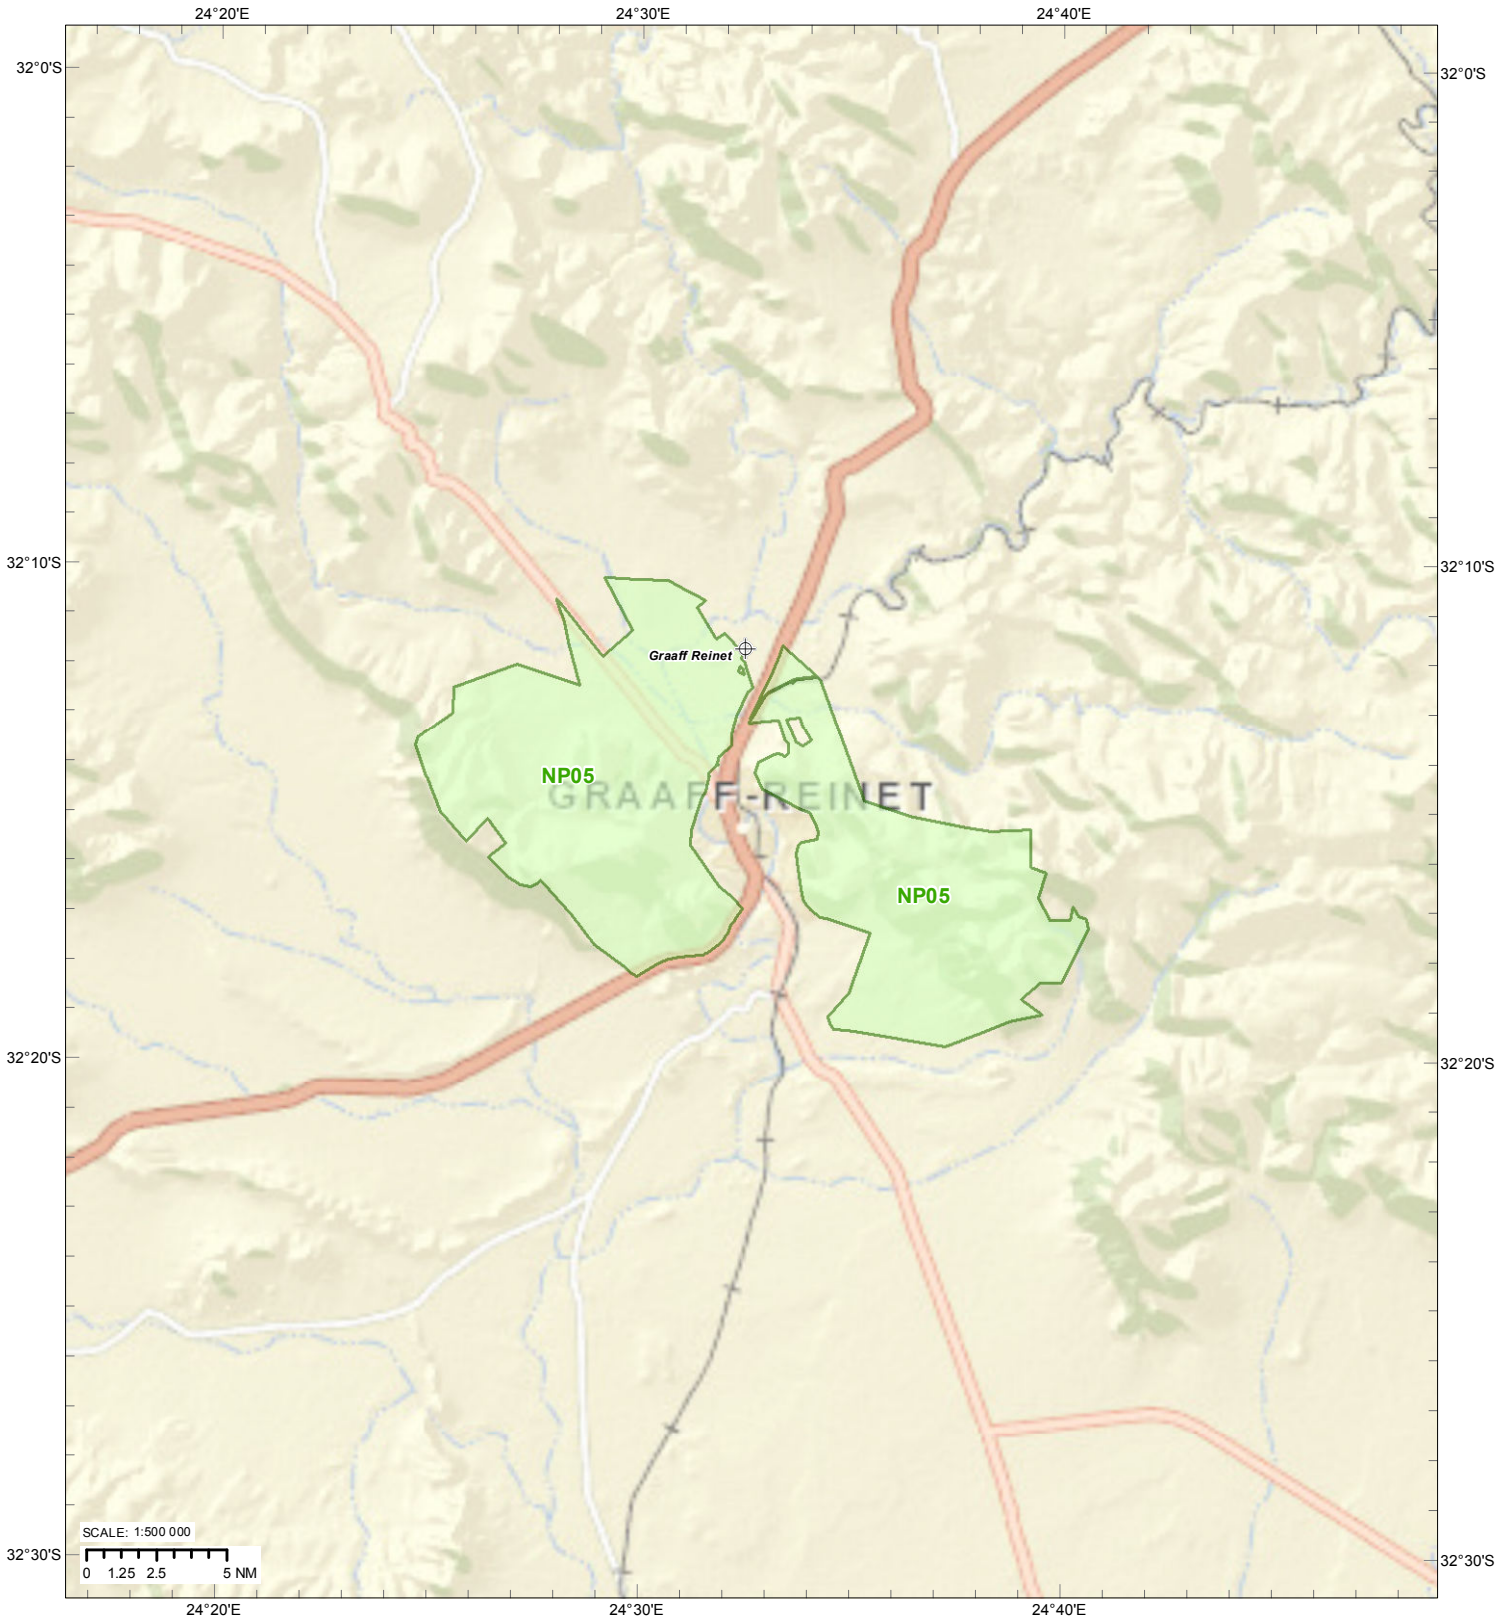

NATIONAL PARKS
Camdeboo National Park

NP Nr	Name	Highest Point (ft)	NEMPAA (ft)	MNM ALT (ft)
NP05	Camdeboo National Park	5110	2500	7610

SOURCE: SAPAD_OR_2014_02