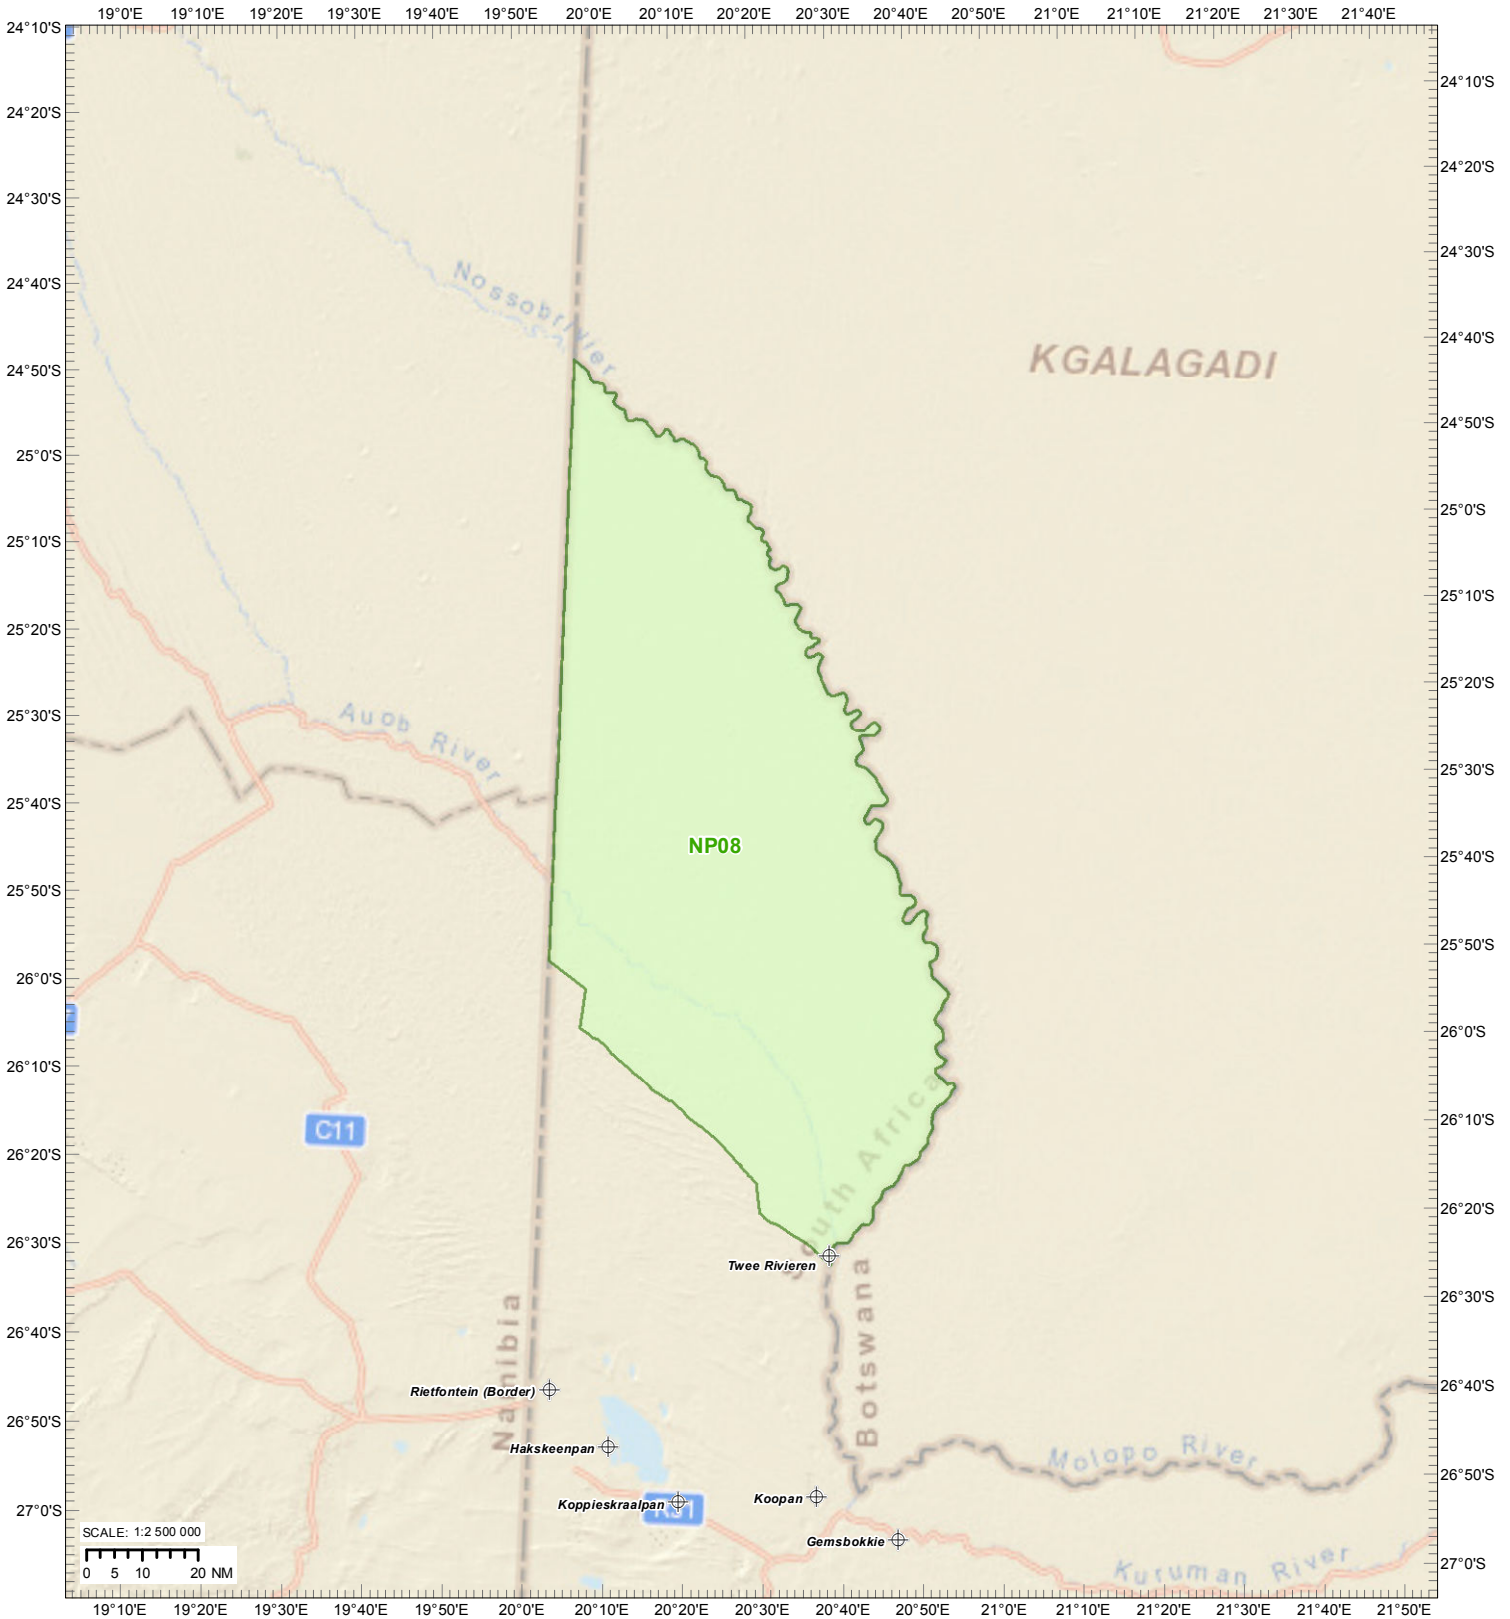

NATIONAL PARKS  
Kalahari Gemsbok National Park

NP Nr	Name	Highest Point (ft)	NEMPAA (ft)	MNM ALT (ft)
NP08	Kalahari Gemsbok National Park	3590	2500	6090

SOURCE: SAPAD\_OR\_2014\_02