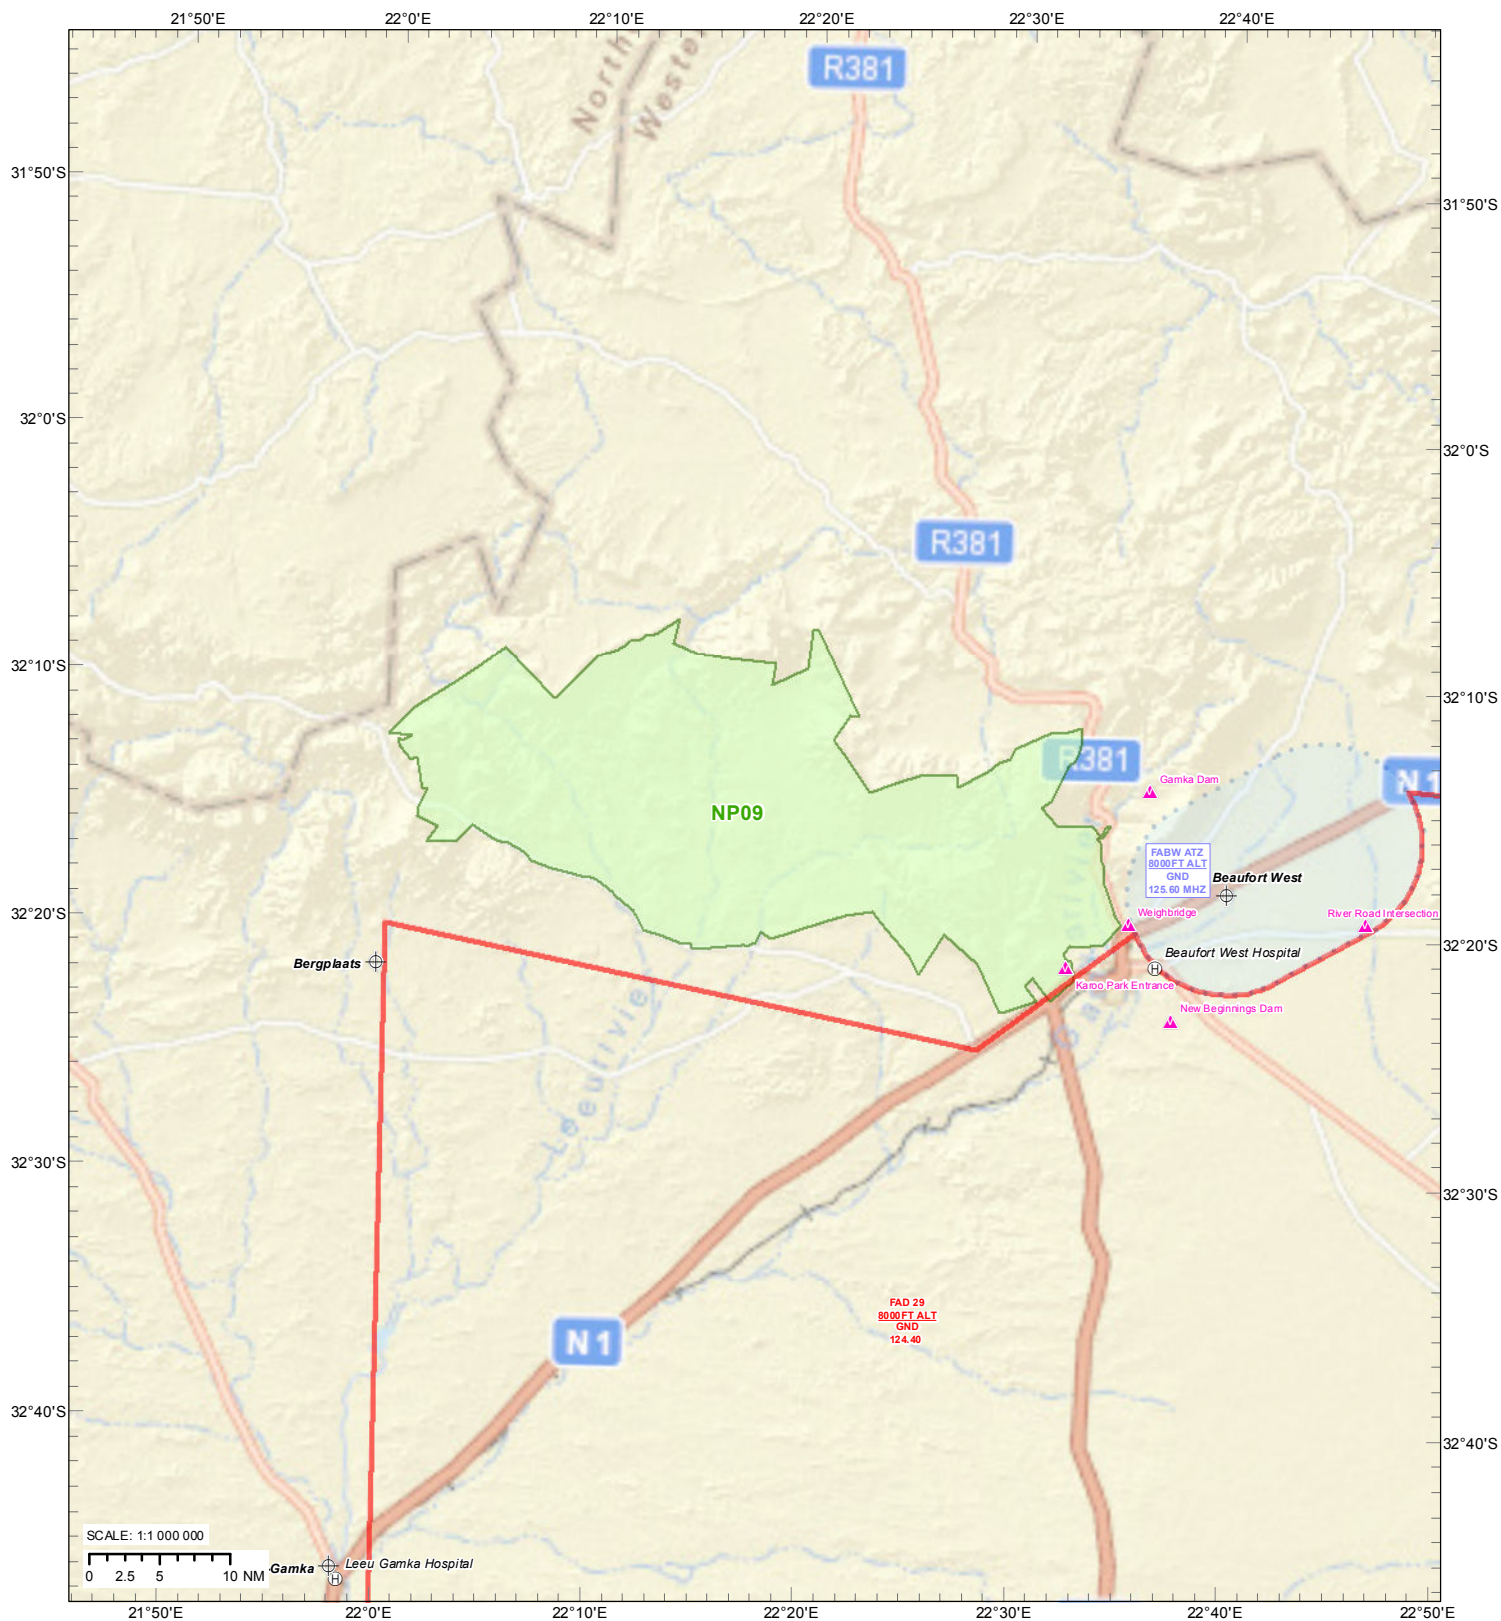

NATIONAL PARKS
Karoo National Park

NP Nr	Name	Highest Point (ft)	NEMPAA (ft)	MNM ALT (ft)
NP09	Karoo National Park	6270	2500	8770

SOURCE: SAPAD_OR_2014_02

Legend

- ARP (Airport Reference Point)
- Helistop
- VFR Rep Pts (VFR Reporting Points)
- VFR Routes
- VFR Buffer
- ATZ (Aerodrome Traffic Zone)
- CTR (Control Zone)
- FAD (Flight Information Display)
- FAP (Flight Information Panel)
- FAR (Flight Information Region)
- TMA (Terminal Manoeuvring Area)
- SRA (Standard Route Area)
- National Parks 2014
- World Heritage Sites 2014